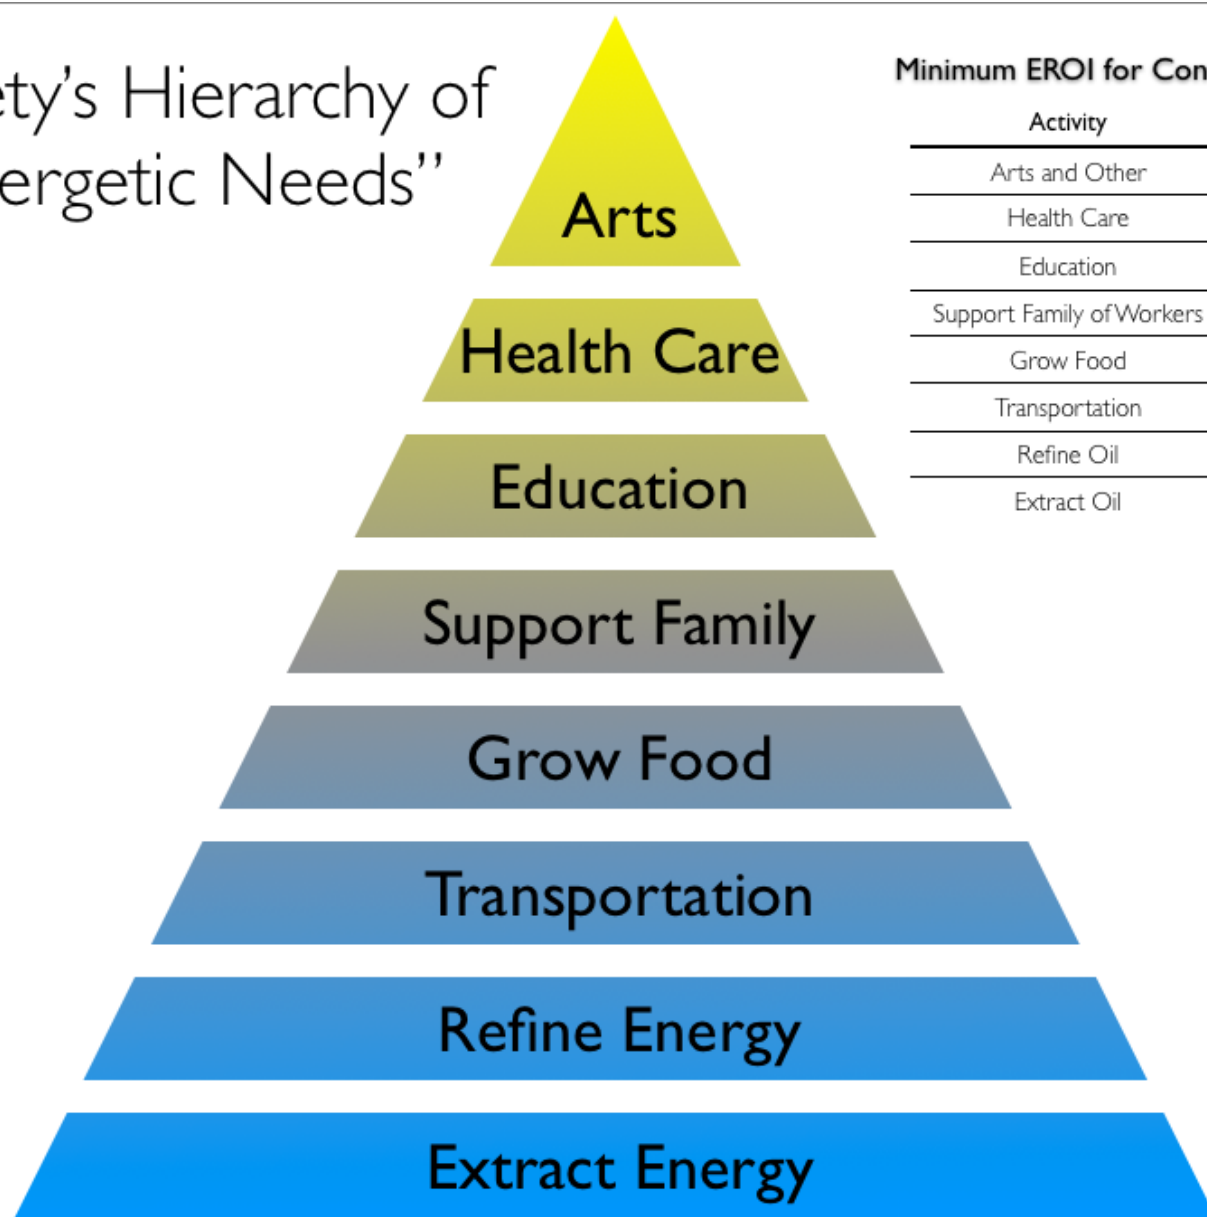

# Society's Hierarchy of "Energetic Needs"

**Minimum EROI for Conventional Sweet Crude Oil**

Activity	Minimum EROI Required
Arts and Other	14 : 1
Health Care	12 : 1
Education	9 or 10 : 1
Support Family of Workers	7 or 8 : 1
Grow Food	5 : 1
Transportation	3 : 1
Refine Oil	1.2 : 1
Extract Oil	1.1 : 1